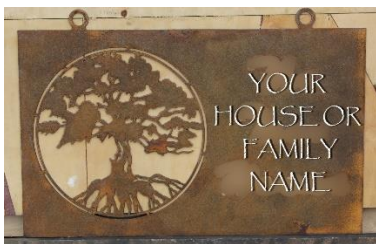

H&S METAL CRAFT
EST. 1989

Example Sign Prices

110 cm x 80 cm \$420

110 cm x 70 cm \$380

1 M x 60 cm \$310

1 M x 60 cm \$290

60 cm x 40 cm \$180

60 cm x 40 cm \$210

110 cm x 30 cm \$210 Unpainted